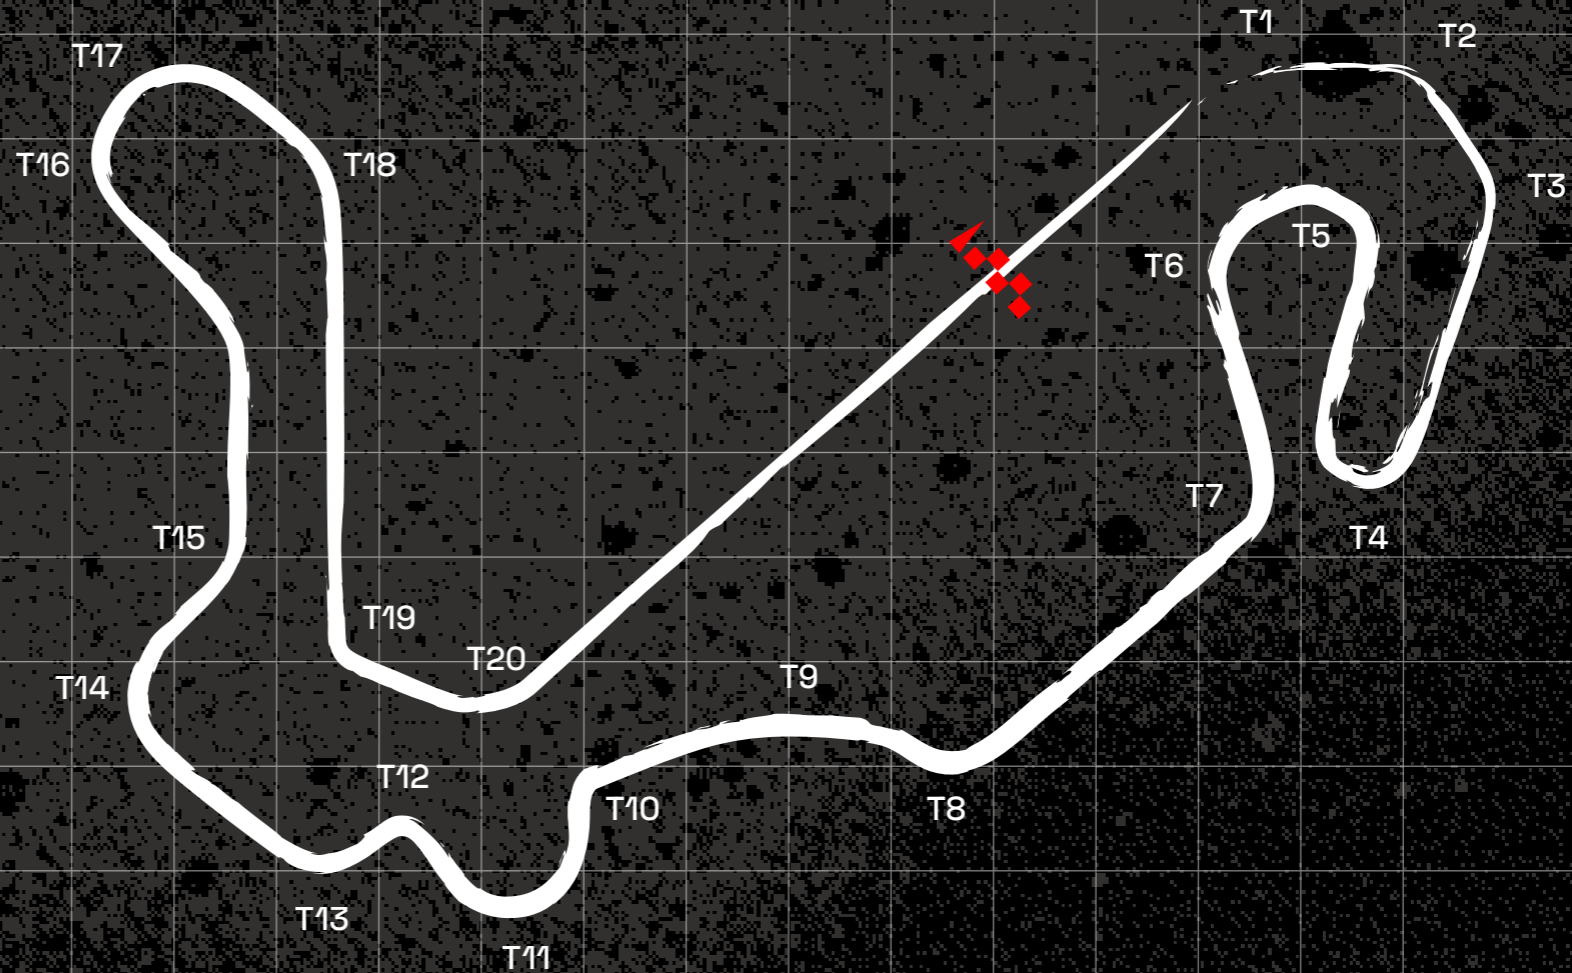

Inje - SOUTH KOREA

OCTOBER 18th - 19th

EVENT

6

INJE SPEEDIUM

Circuit length: 3908 m
Direction: clockwise
N° of turns: 20